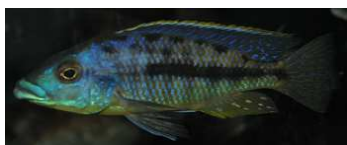

LES PROMOTIONS

Astatotilapia sp.calliptera Chizumulu - 2 couples achetés = 1 couple offert

Metriaclima pyronotos Nakantenga island - 1 couple acheté = 1 femelle offerte

Petrotilapia sp.ruarwe - 2 couples achetés = 1 couple offert

Protomelas sp.steveni taiwan Higga reef - 1 male 12-14 cm acheté = 1 male 12-14 cm offert / 2 couples 10-12 cm achetés = 1 couple 10-12 cm offert / 10 juvéniles 3-4 cm = 5 offerts

Protomelas ornatus - 1 couple acheté = 1 femelle offerte / 10 juvéniles 4-5 cm = 5 offerts